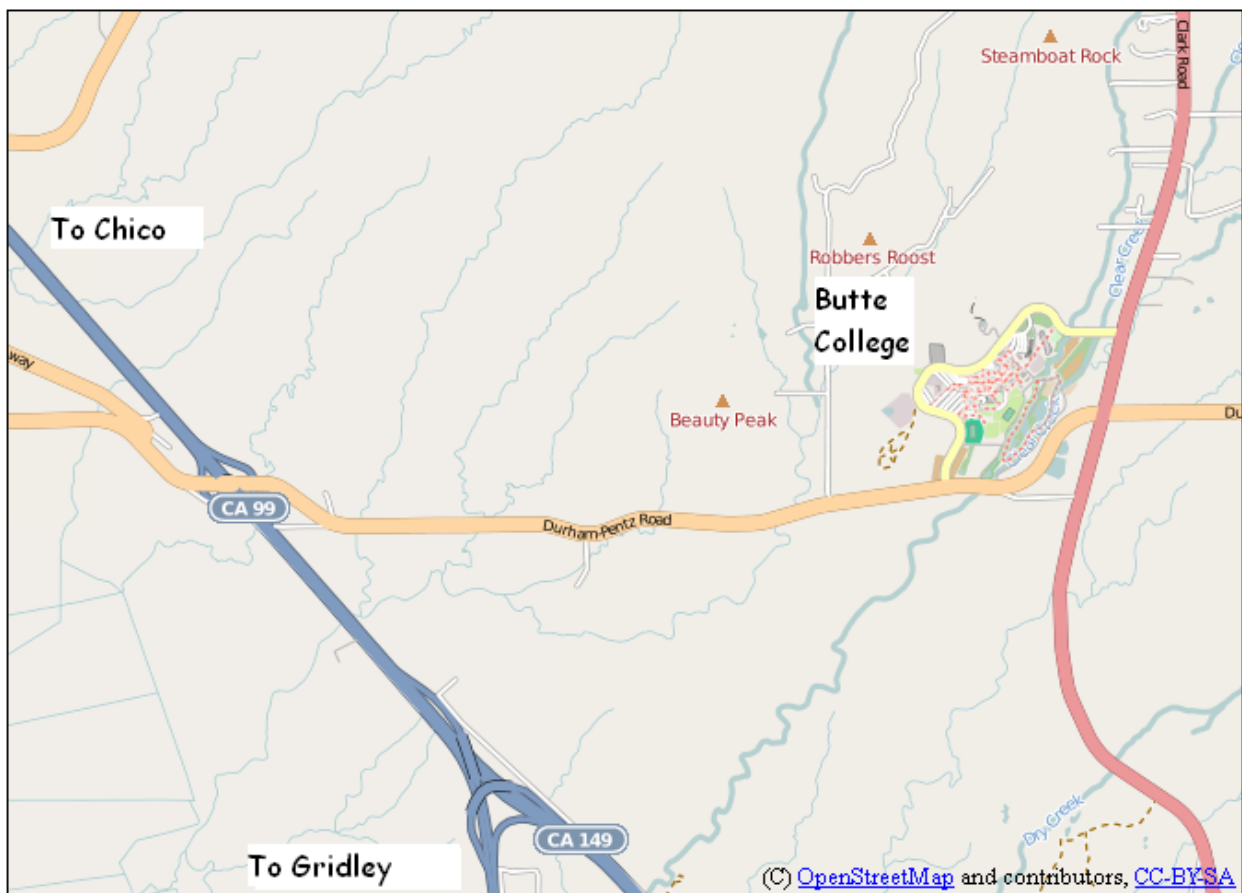

Butte College Directions and Parking

Directions

From the North – Take HWY 99 South through Chico. You may notice Butte College’s Chico Center on your left, but that is not where we will be holding the meeting. Approximately 7 miles south out of Chico, take exit 376 and turn left on Durham-Pentz Road. The main gate for Butte College will be on the left in 3.5 miles.

From the South – Take HWY 99 North towards Chico. About 20 miles after you pass through Gridley, and just after you pass the HWY 99/HWY 149 interchange, take exit 376 and turn right on Durham-Pentz Road. The main gate for Butte College will be on the left in 3.5 miles.

Parking

Park in Public Parking Lot 1, on your right shortly after you pass the football stadium. Park in any spot not designated STAFF (no parking permit is required). While there are many paths you can take to get to the Center For Excellence where our meeting will be held, the easiest is to head towards the Arts building (labeled “Black Box Theatre” in the map), go around that building, and then head east through the “Central Park” area to the Library (see dotted line below). The Center For Excellence is located on the left of the Library building, marked by a separate entrance.