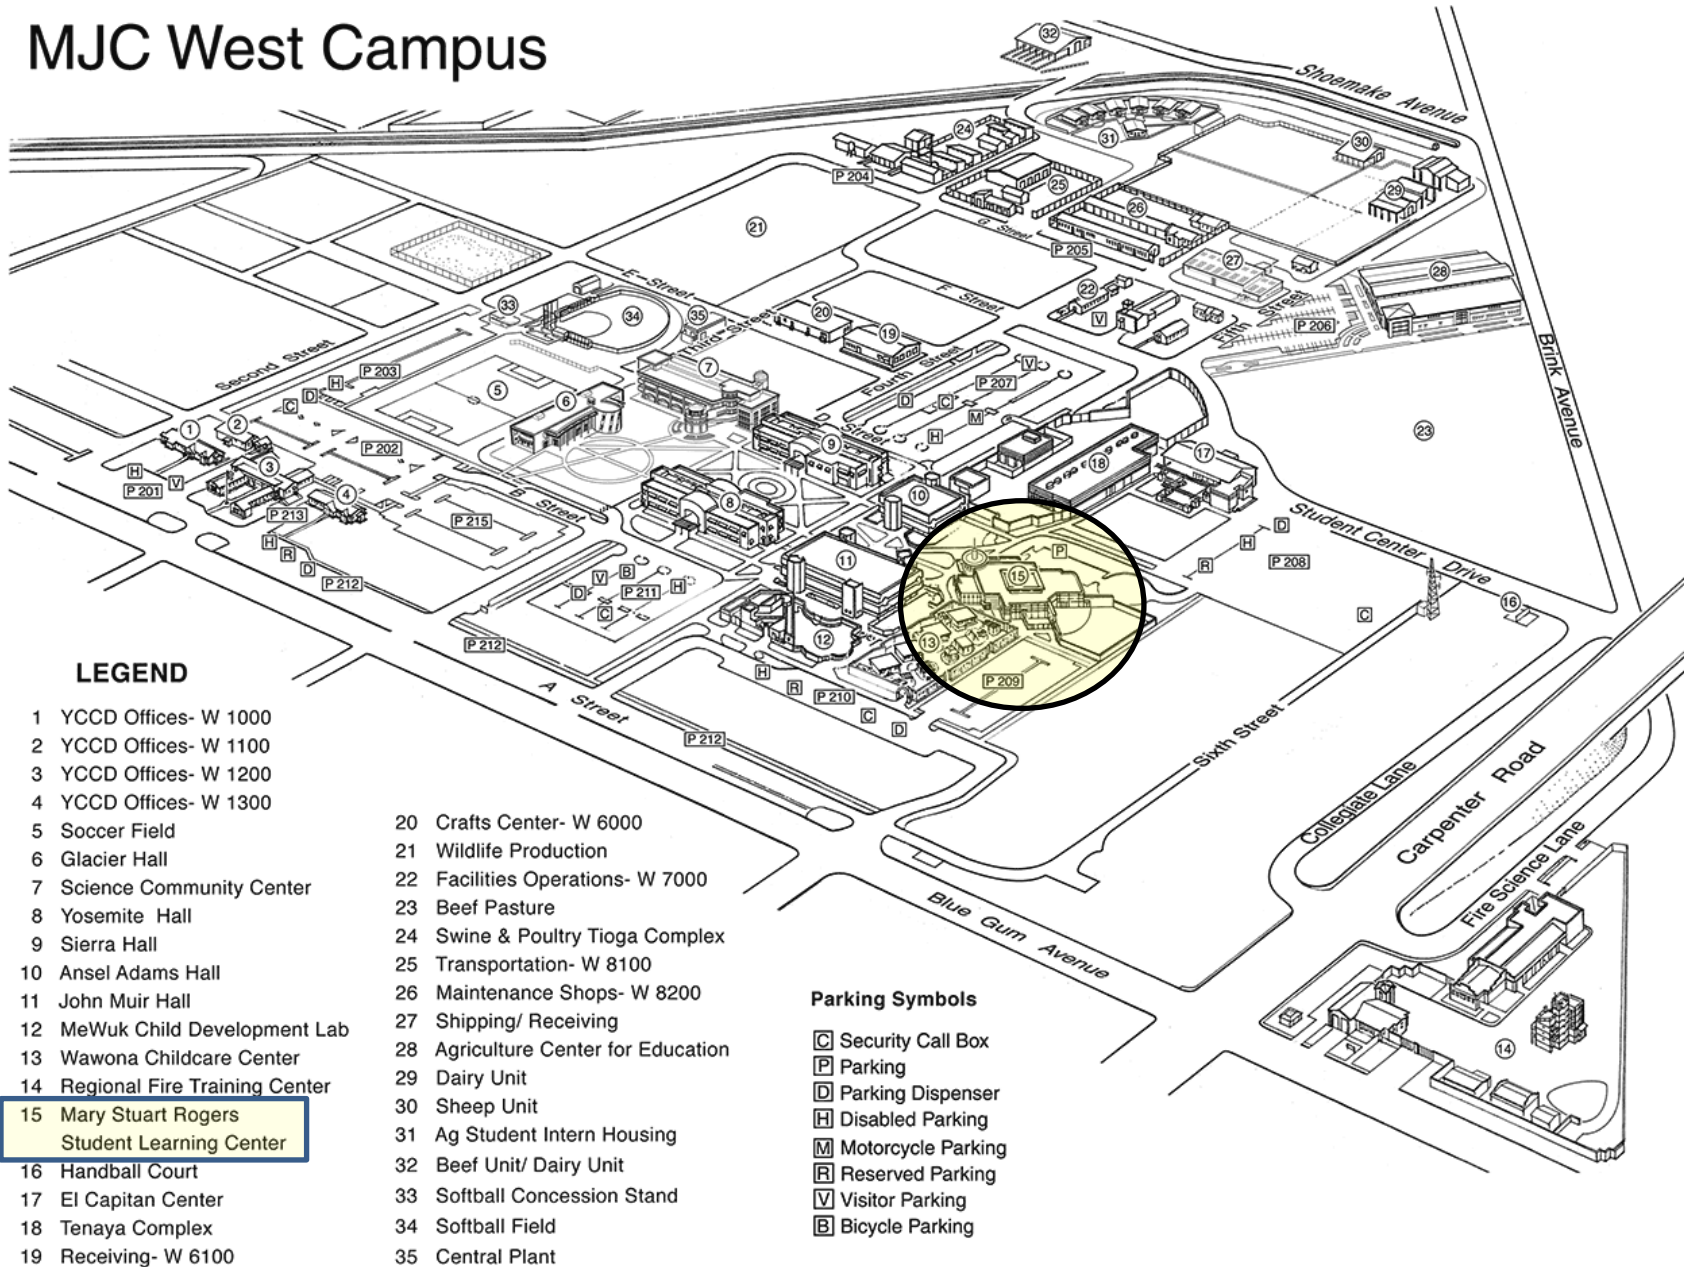

MJC West Campus

LEGEND

- | | |
|---|-------------------------------------|
| 1 YCCD Offices- W 1000 | 20 Crafts Center- W 6000 |
| 2 YCCD Offices- W 1100 | 21 Wildlife Production |
| 3 YCCD Offices- W 1200 | 22 Facilities Operations- W 7000 |
| 4 YCCD Offices- W 1300 | 23 Beef Pasture |
| 5 Soccer Field | 24 Swine & Poultry Tioga Complex |
| 6 Glacier Hall | 25 Transportation- W 8100 |
| 7 Science Community Center | 26 Maintenance Shops- W 8200 |
| 8 Yosemite Hall | 27 Shipping/ Receiving |
| 9 Sierra Hall | 28 Agriculture Center for Education |
| 10 Ansel Adams Hall | 29 Dairy Unit |
| 11 John Muir Hall | 30 Sheep Unit |
| 12 MeWuk Child Development Lab | 31 Ag Student Intern Housing |
| 13 Wawona Childcare Center | 32 Beef Unit/ Dairy Unit |
| 14 Regional Fire Training Center | 33 Softball Concession Stand |
| 15 Mary Stuart Rogers Student Learning Center | 34 Softball Field |
| 16 Handball Court | 35 Central Plant |
| 17 El Capitan Center | |
| 18 Tenaya Complex | |
| 19 Receiving- W 6100 | |

Parking Symbols

- Security Call Box
- Parking
- Parking Dispenser
- Disabled Parking
- Motorcycle Parking
- Reserved Parking
- Visitor Parking
- Bicycle Parking