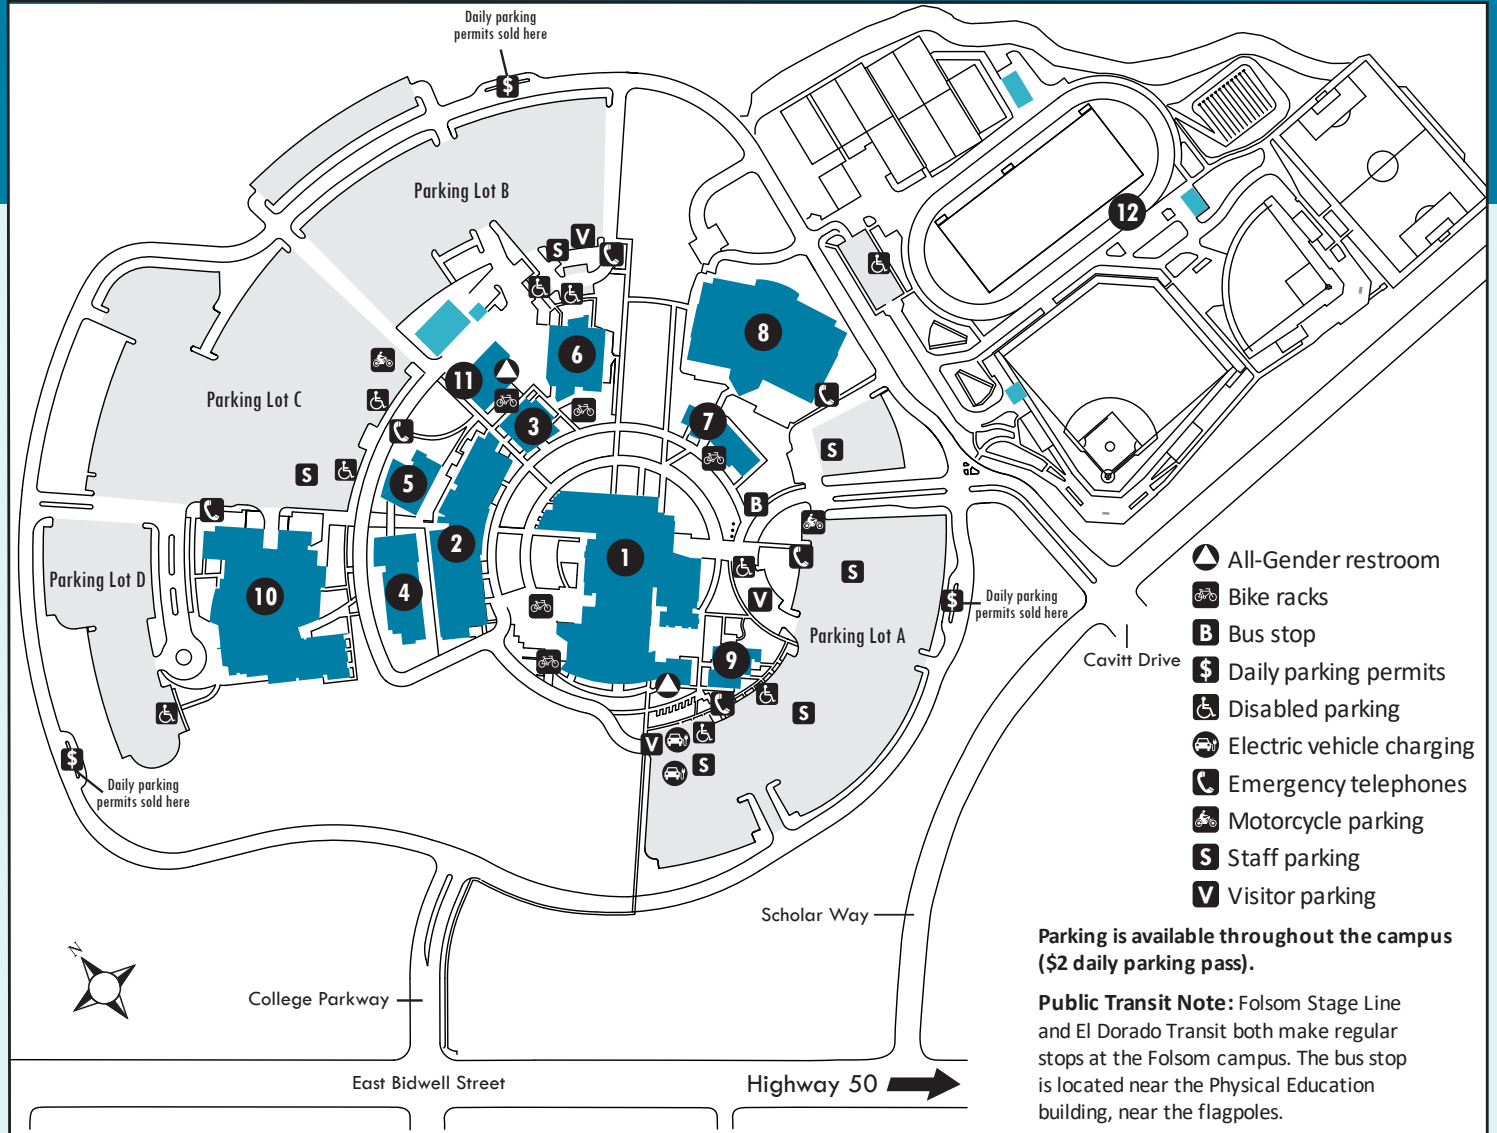

MAIN FOLSOM CAMPUS

10 COLLEGE PARKWAY, FOLSOM, CA 95630

(916) 608-6500 | www.flc.losrios.edu

FOLSOM LAKE COLLEGE
EL DORADO CENTER | RANCHO CORDOVA CENTER

- | | | |
|--|---|---|
| <p>1 Aspen Hall / FL1
Admissions & Records
Center for Excellence (FL1-108)
Community Room (FL1-20)
Computer Lab
Counseling
Equity Center (FL1-110)
Financial Aid
Innovation Center Makerspace (FL1-130)
Library
Public Information Services (FL1-9)
Welcome & Student Success Center</p> <p>2 Cypress Hall / FL2
Reading & Writing Center (FL2-239)
SOAR Central (FL2-238)
Tutoring Center (FL2-246)</p> | <p>3 Buckeye Hall / FL3
Large Lecture Hall (FL3-173)</p> <p>4 Dogwood Hall / FL4</p> <p>5 Lilac Hall / FL5</p> <p>6 Falcon's Roost / FR
Associated Students (FR-106)
Cafeteria
Career & Transfer Center (FR-115)
College Police
College Store
Java City Coffee Cart
Peregrine Room (FR-240)
Student Life (FR-108)</p> | <p>7 Physical Education / PE
Student Athlete Success Center (PE-112)
Veterans Success Center (PE-119)</p> <p>8 Gymnasium / GYM</p> <p>9 College Administration / CA
Business Services</p> <p>10 Harris Center for the Arts / PAC</p> <p>11 Campus Services / CS
Custodial
Maintenance
Printing/Mail
Receiving</p> <p>12 Athletics Complex</p> |
|--|---|---|

From the Lake Tahoe area, take Highway 50 west toward Sacramento. Take the East Bidwell Street/Scott Road exit and turn right at the end of the exit ramp. Proceed north on East Bidwell for 1.6 miles. Turn right at College Parkway at the signal.

From the Roseville area, heading east on Douglas Boulevard, turn right onto Folsom Auburn Road. Continue south 4.4 miles and turn left on Greenback Lane. Follow Greenback Lane, which becomes Riley Street, as you pass through Historic Folsom and just past Sutter Middle School turn left on East Bidwell Street. Continue southeast for 3.5 miles, passing Oak Avenue Parkway, and turn left at College Parkway at the signal.