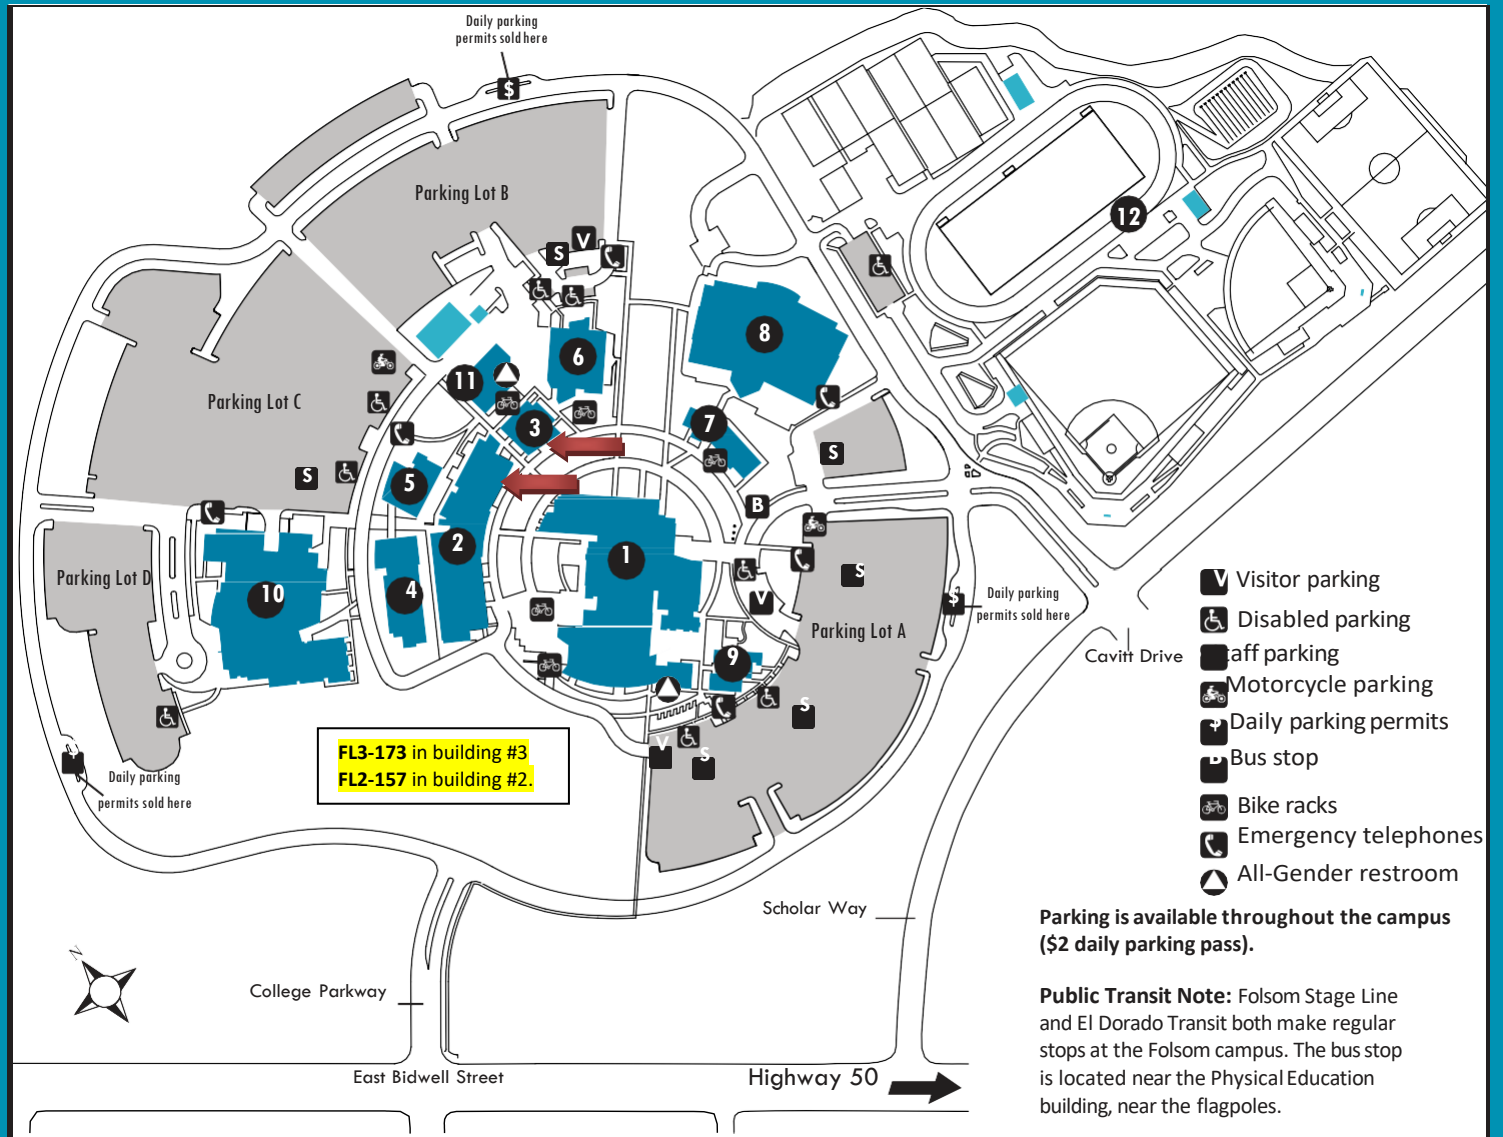

MAIN FOLSOM CAMPUS

10 COLLEGE PARKWAY, FOLSOM, CA 95630

(916) 608-6500 | www.flc.losrios.edu

FOLSOM LAKE COLLEGE
EL DORADO CENTER | RANCHO CORDOVA CENTER

1 Aspen Hall / FL1 Admissions & Records Assessment Center (FL1-107) Center for Excellence (FL1-108) Community Room (FL1-20) Computer Lab Counseling Financial Aid Innovation Center/Makerspace (FL1-130) Library Public Information Services (FL1-9) Welcome & Student Success Center 2 Cypress Hall / FL2 Reading & Writing Center (FL2-239) SOAR Central (FL2-238) Tutoring Center (FL2-246)	3 Buckeye Hall / FL3 Large Lecture Hall (FL3-173) 4 Dogwood Hall / FL4 5 Lilac Hall / FL5 6 Falcon's Roost / FR Associated Students (FR-106) Cafeteria Career & Transfer Center (FR-115) College Police College Store Java City Coffee Cart Peregrine Room (FR-240) Student Life (FR-108)	7 Physical Education / PE Student Athlete Success Center (PE-112) Veterans Success Center (PE-119) 8 Gymnasium / GYM 9 College Administration / CA Business Services 10 Harris Center for the Arts / PAC 11 Campus Services / CS Custodial Maintenance Printing/Mail Receiving 12 Athletics Complex

6/15/18

Directions

From the Sacramento area, take Highway 50 east toward Lake Tahoe. Take the East Bidwell Street/Scott Road exit and turn left at the end of the exit ramp. Proceed north on East Bidwell for 1.6 miles. Turn right at College Parkway at the signal.

From the Lake Tahoe area, take Highway 50 west toward Sacramento. Take the East Bidwell Street/Scott Road exit and turn right at the end of the exit ramp. Proceed north on East Bidwell for 1.6 miles. Turn right at College Parkway at the signal.

From the Roseville area, heading east on Douglas Boulevard, turn right onto Folsom Auburn Road. Continue south 4.4 miles and turn left on Greenback Lane. Follow Greenback Lane, which becomes Riley Street, as you pass through Historic Folsom and just past Sutter Middle School turn left on East Bidwell Street. Continue southeast for 3.5 miles, passing Oak Avenue Parkway, and turn left at College Parkway at the signal.