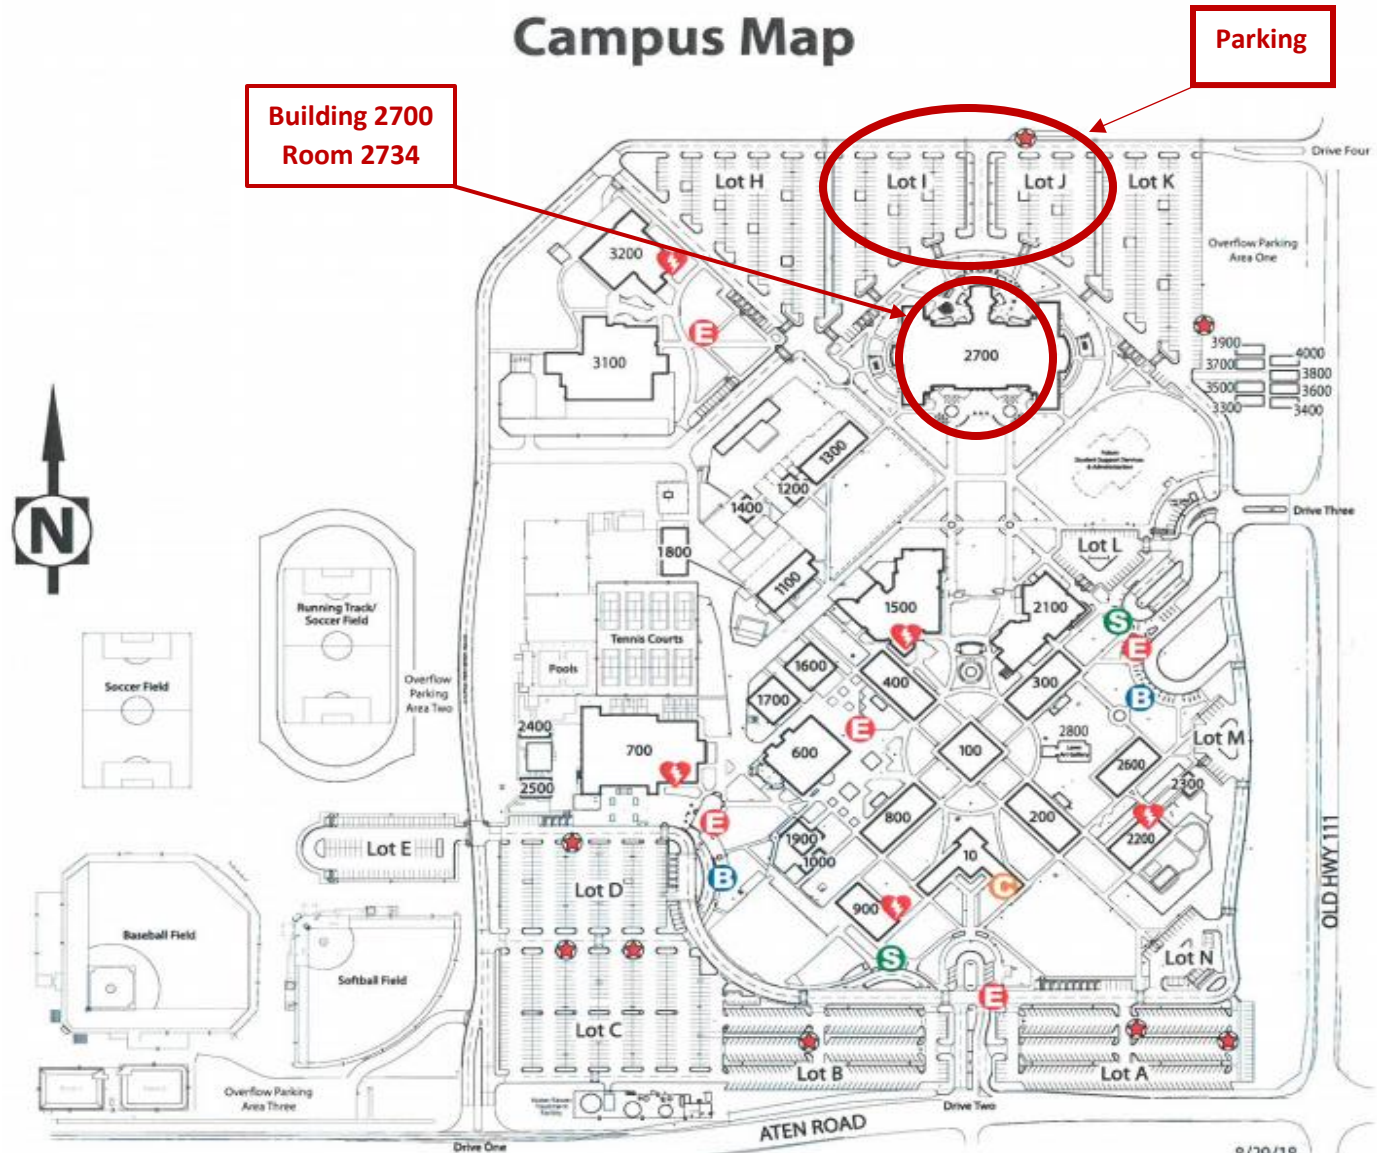

# Imperial Valley College

## Campus Map

**Building 2700**  
**Room 2734**

**Parking**

LEGEND			
10 Administration/IVC Foundation	1000 Student Affairs Office	2200 Preschool	3600 Classroom - Temporary Building
Admissions & Records/ Business/Instruction Offices	1100 Industrial Technology	2300 Infant Toddler Center	3700 Classroom - Temporary Building
100 Counseling Center	1200 Industrial Technology	2400 Talent Search/Upward Bound	3800 Restroom Facility - Temporary Building
200 Classroom Building	1300 Classroom Building	2500 Human Resources	3900 Classroom - Temporary Building
300 Classroom Building	1400 Tool Storage	2600 Reading/Writing/Language & Math Labs	4000 Classroom - Temporary Building
400 Assessment Center/Classrooms	1500 Library Media Center/ Student Health Center	2700 English/Sciences/Math/Offices	Parking/Day Pass Machine
600 College Center/Cafeteria/IVC Kitchen	1600 Career Center/Classrooms	2800 Juanita Salazar Lowe Art Gallery	Student Drop Off
Military & Veterans Success Center	1700 Financial Aid	3100 Career Technical Education Building/ Workforce Development Center	Bus/Transit Drop Off
700 Gymnasium	1800 Maintenance/Purchasing/ Receiving	3200 Career Technical Education Building	Cashier/Student Payments
800 Classroom Building	1900 Bookstore	3300 Classroom - Temporary Building	Emergency Call Box
900 Info Technology I.T. / Reprographics	2100 Health Sciences/ Disabled Student Services	3400 Classroom - Temporary Building	Automated External Defibrillator
Campus Safety & Parking		3500 Classroom - I.C.O.E	

8/29/18