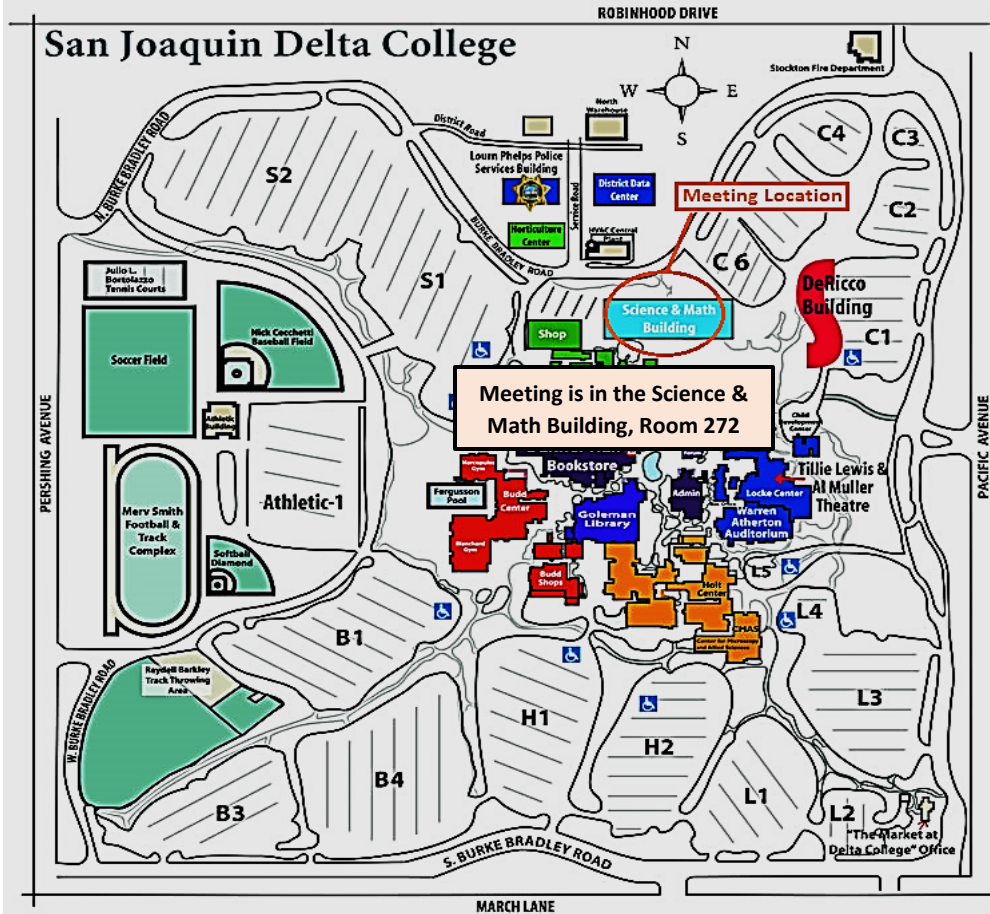

CAMPUS MAP

San Joaquin Delta College

SAN JOAQUIN DELTA COLLEGE

5151 Pacific Ave

Stockton, CA 95207

General Information: 209-954-5151

DIRECTIONS

From Highway 99, it is most convenient to take the Crosstown Freeway (C-4) to Interstate 5 and head north to March Ln. Follow the **Traveling north or south on Interstate 5** directions down below.

From the San Francisco Bay area, take Highway 205 to Interstate 5 and head north. Follow the **Traveling north or south on Interstate 5** directions down below.

Traveling north or south on Interstate 5, take the March Ln. exit. Go east on March Ln. and turn left at Pacific Ave. and drive north to the college entrance at Yokuts Ave. **From the Yokuts Ave. entrance**, turn right onto Burke Bradley Dr. and then left onto North Burke Bradley Dr. The Science & Math building will be on your left. Parking for the Science & Math building can be found in the C4, C5, C6 and S1 parking lots.