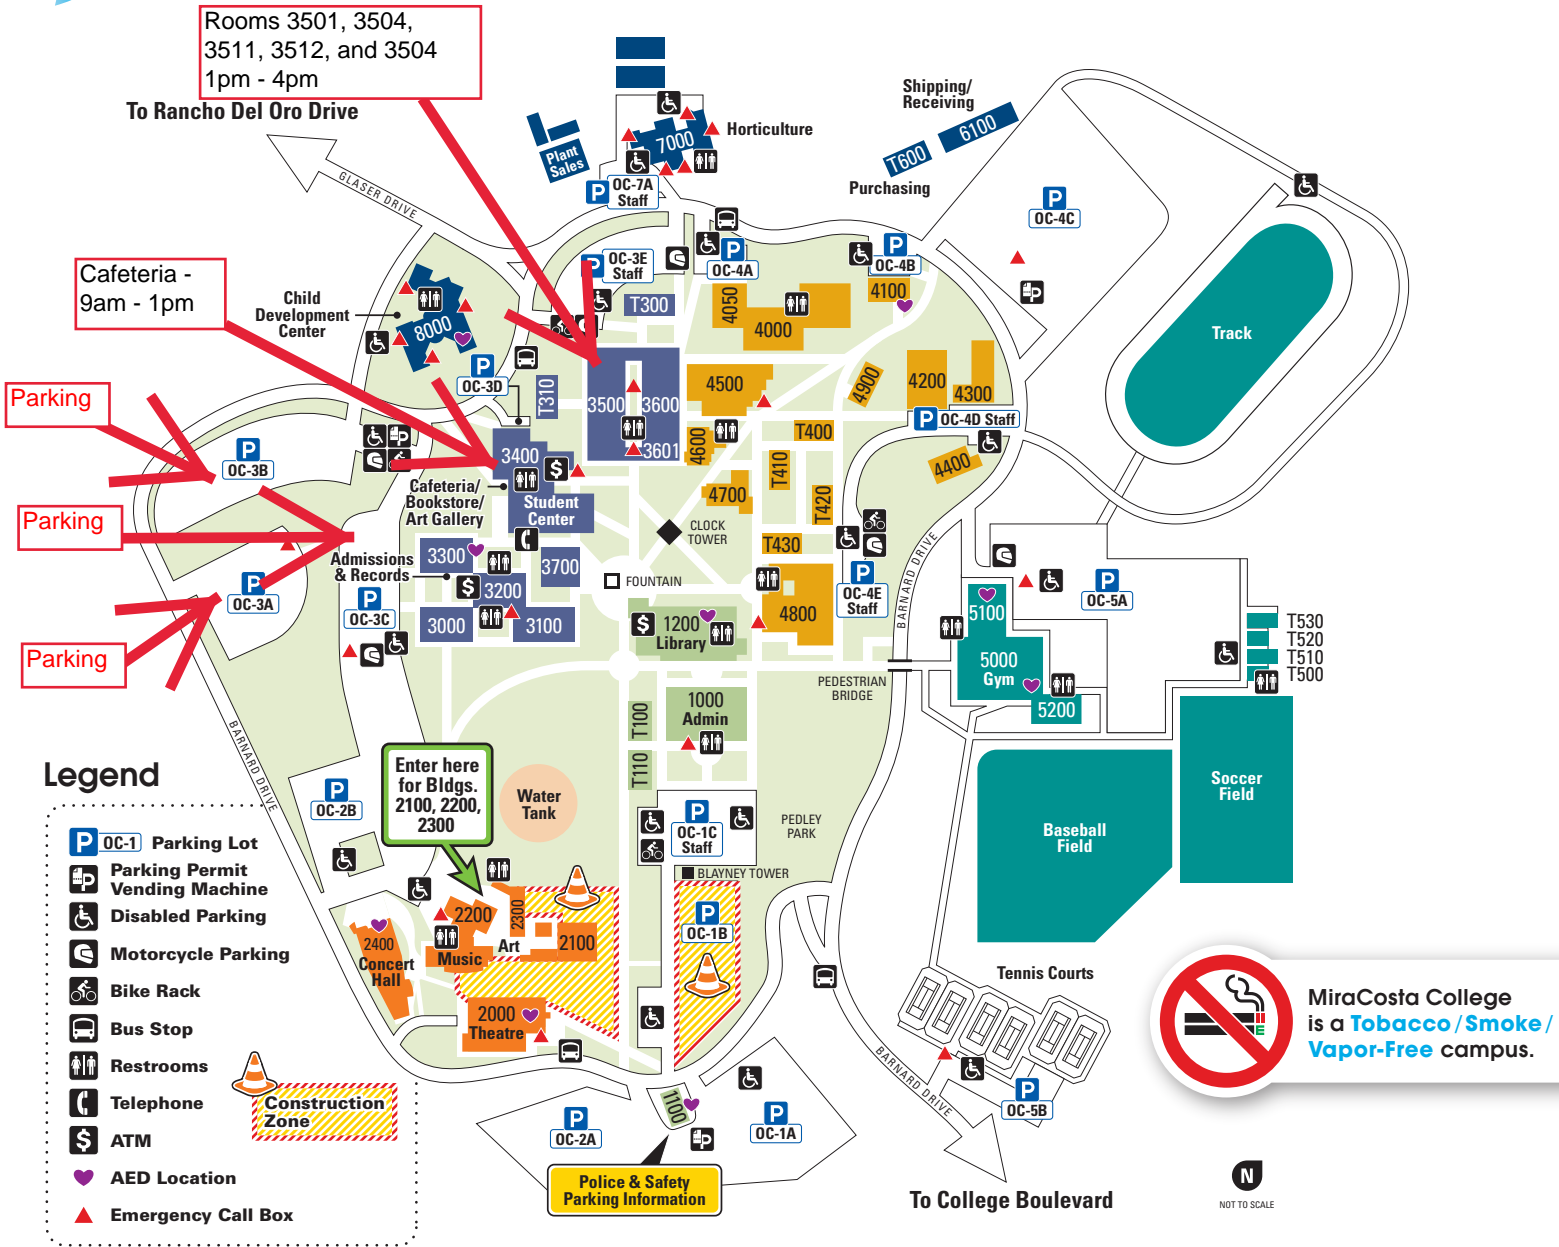

# Oceanside Campus

1 Barnard Drive, Oceanside, CA 92056 ▶ 760.757.2121 ▶ miracosta.edu

## MiraCosta College Locations

# Oceanside Campus

1 Barnard Drive, Oceanside, CA 92056 ▶ 760.757.2121 ▶ [miracosta.edu](http://miracosta.edu)

---

**From I-5**, go east on Highway 78 and exit on College Boulevard.

**From I-15**, go west on Highway 78 and exit at College Boulevard.  
Turn left onto Vista Way, then right on College.

After exiting the 78, go north on College Boulevard to the first traffic light after the Vista Way intersection (Barnard Drive) and turn left. Barnard Drive circles the campus.

**From Oceanside Boulevard**, take Rancho del Oro Drive south to Glaser Drive and turn left. Glaser Drive is the west entrance to the campus. Glaser Drive turns into Barnard Drive at the top of the hill.