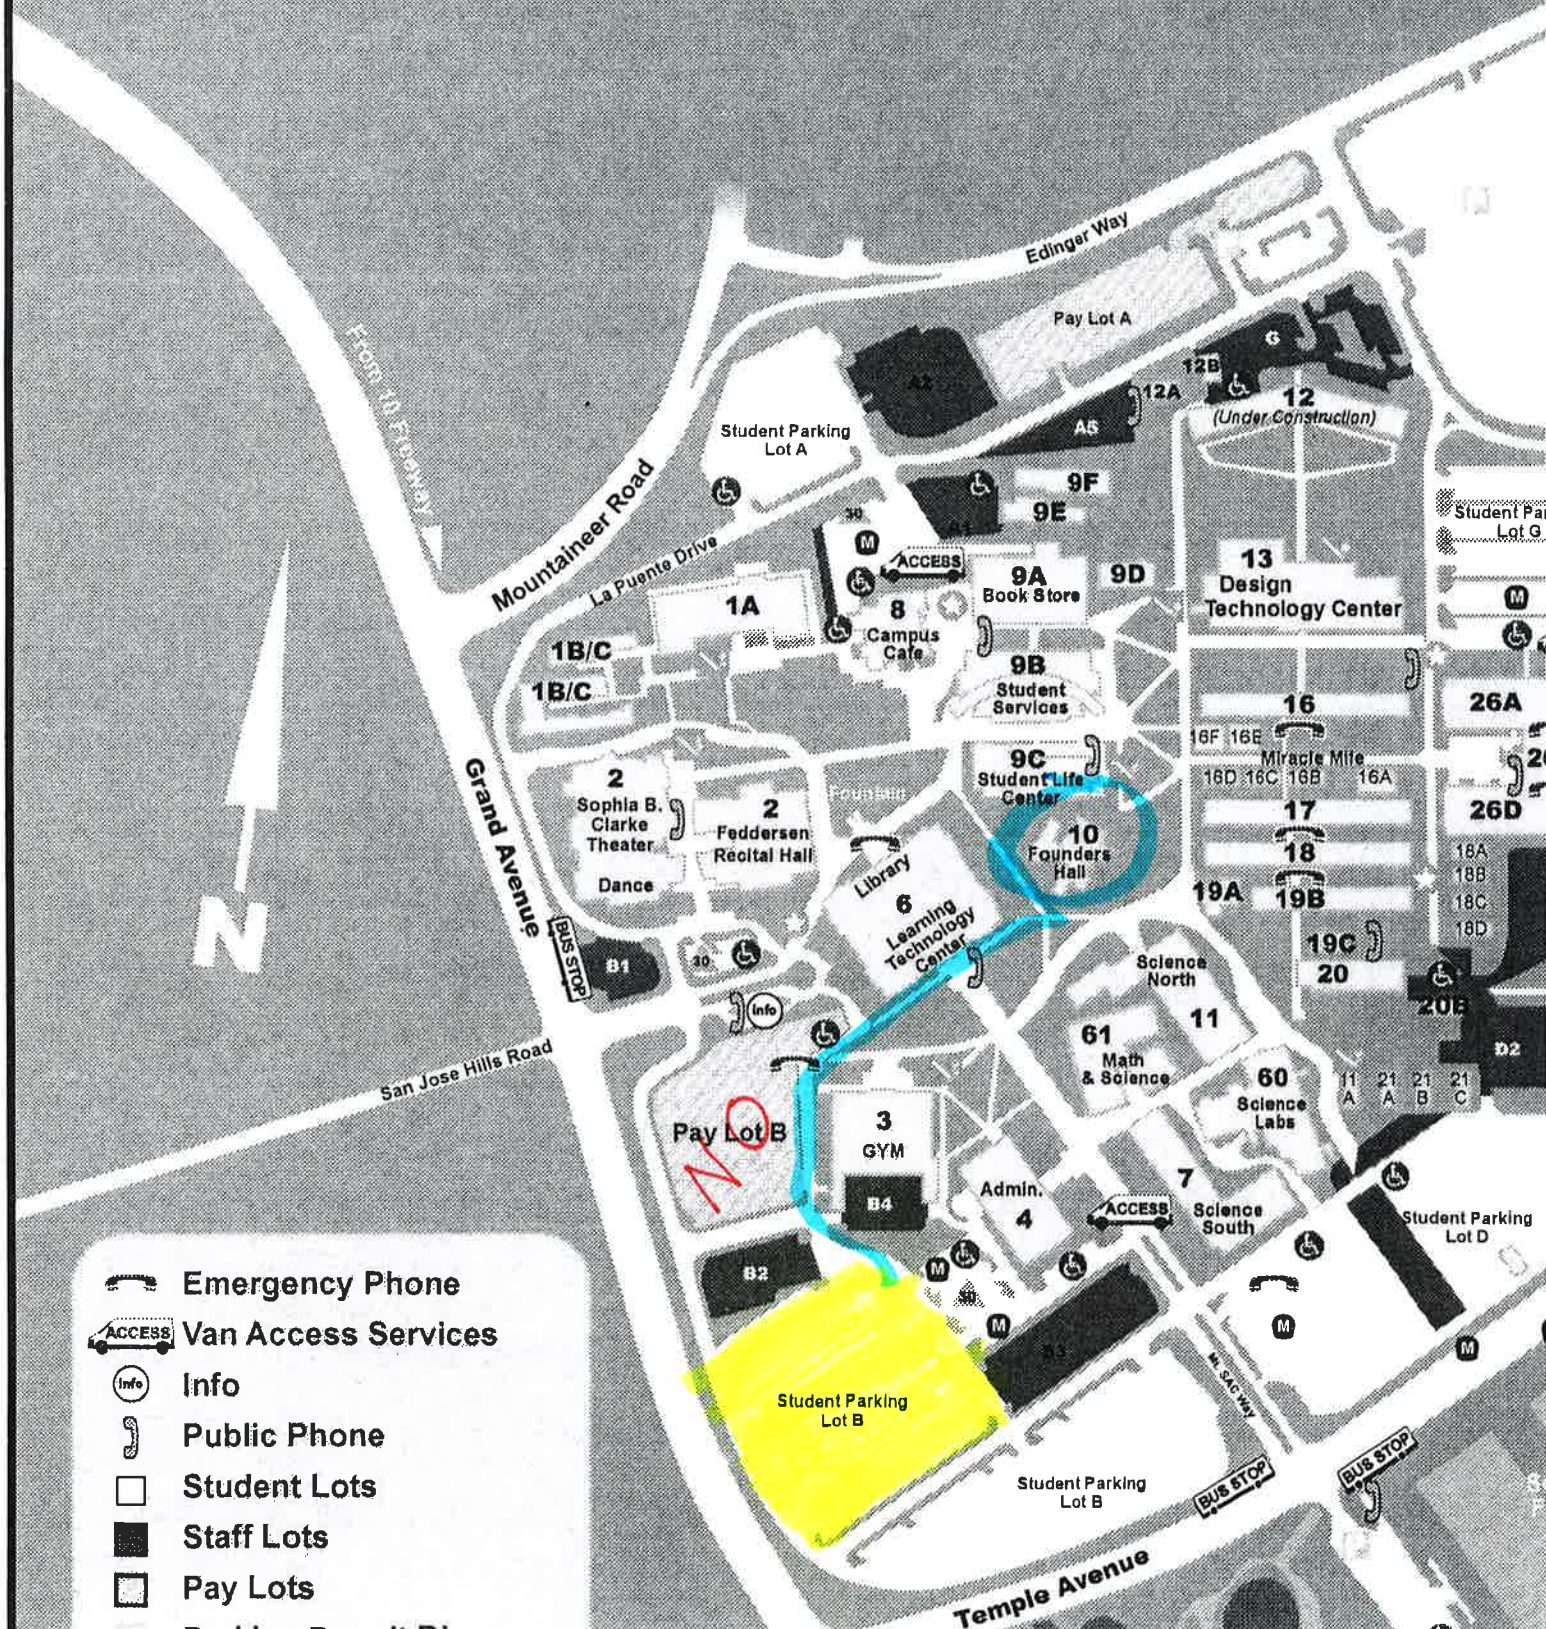

Mt. San Antonio College

1100 N. Grand Ave, Walnut California 91789 • 909.274.7500

-  Emergency Phone
-  Van Access Services
-  Info
-  Public Phone
-  Student Lots
-  Staff Lots
-  Pay Lots