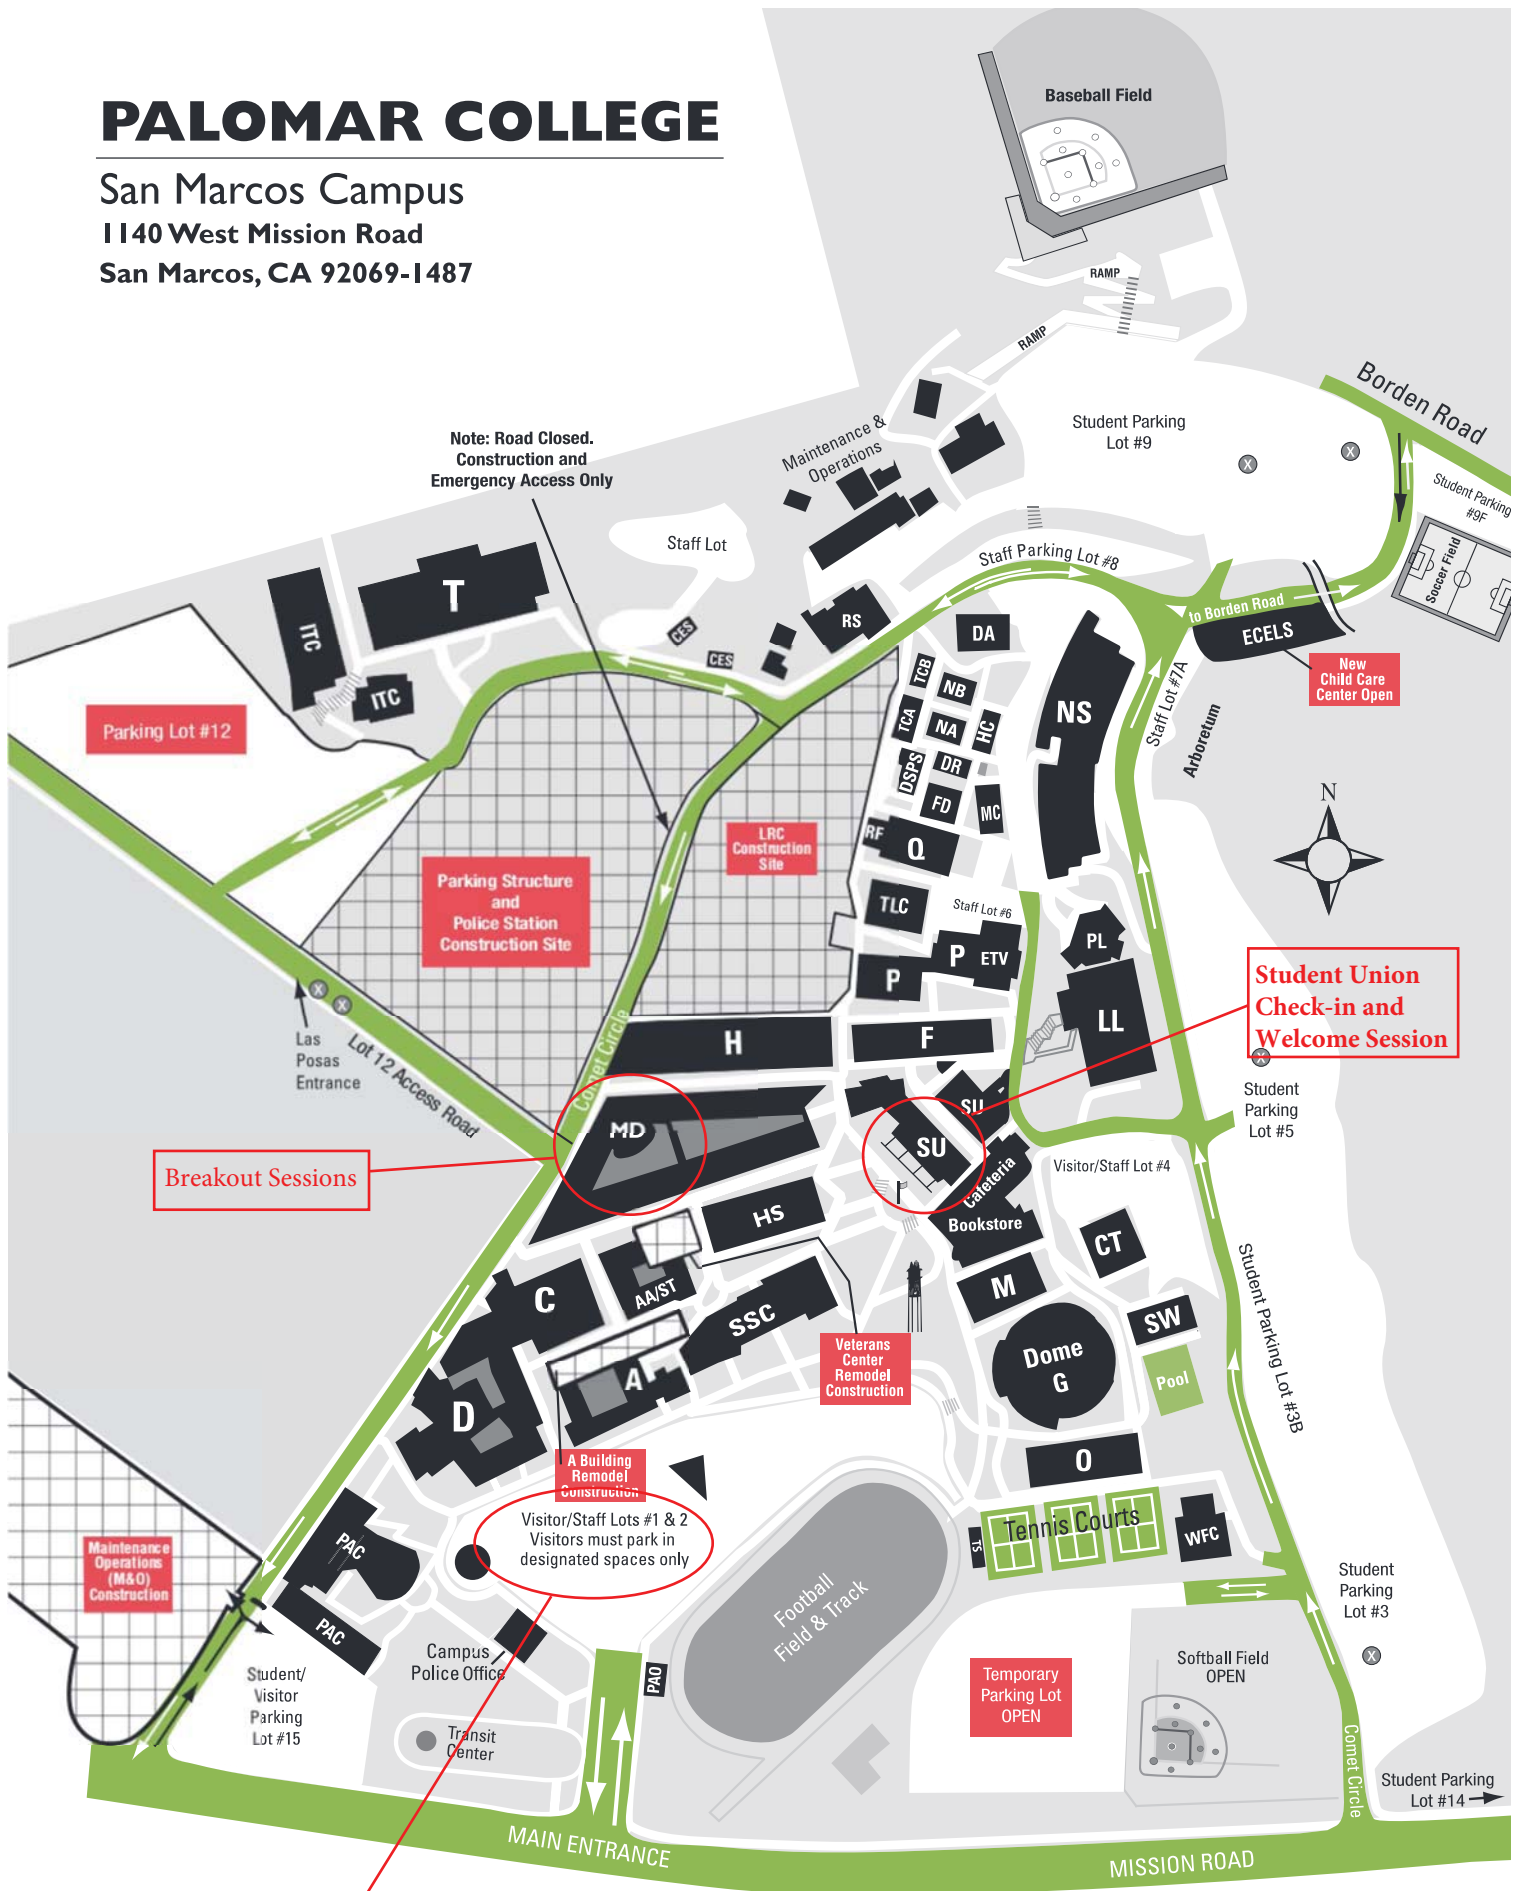

PALOMAR COLLEGE

San Marcos Campus
1140 West Mission Road
San Marcos, CA 92069-1487

Note: Road Closed.
Construction and
Emergency Access Only

Parking Lot #12

Parking Structure and
Police Station
Construction Site

Breakout Sessions

Student Union
Check-in and
Welcome Session

Visitor/Staff Lots #1 & 2
Visitors must park in
designated spaces only

Parking Lots 1 & 2 reserved for ASCCC event

X Daily Parking Machines in Lots 3, 5, 9 and 12