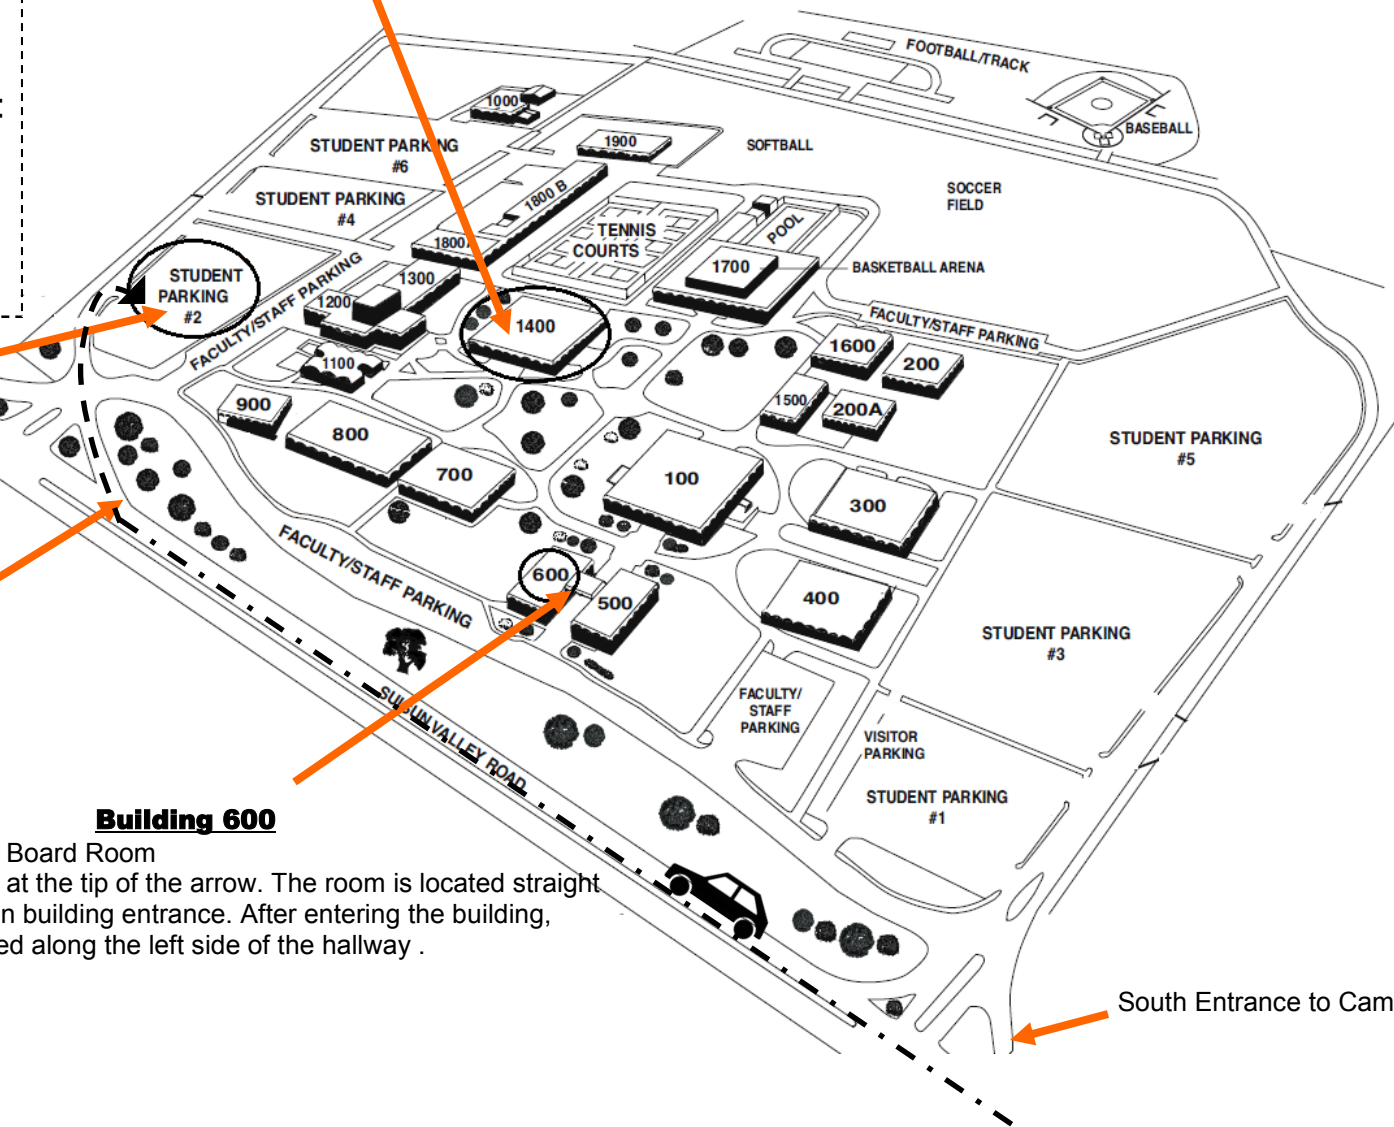

# Campus Map

4000 Suisun Valley Road  
Fairfield, CA 94534-3197  
707.864.7000

**Building 1400**  
Back Half of Cafeteria & Faculty Lounge

**Parking**  
Fall 2015 Curriculum Regional Meeting (North)  
Free Parking in Student Lot 2 only.

North Entrance to Campus

**Building 600**

Denis Honeychurch Board Room  
Building entrance is at the tip of the arrow. The room is located straight across from the main building entrance. After entering the building, restrooms are located along the left side of the hallway .

South Entrance to Campus