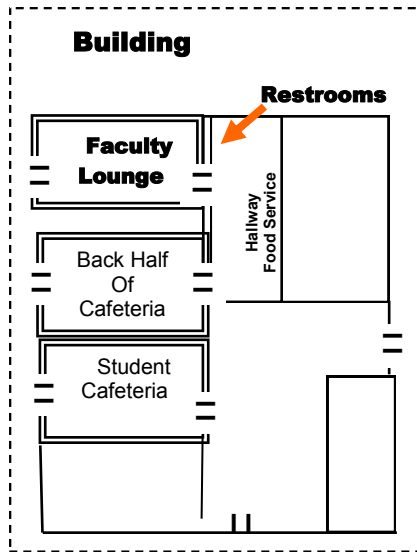

# Campus Map

4000 Suisun Valley Road  
Fairfield, CA 94534-3197  
707.864.7000

**Building 1400**  
Back Half of Cafeteria & Faculty Lounge

**Parking**  
Fall 2015 Curriculum Regional Meeting (North)  
Free Parking in Student Lot 2 only.

North Entrance to Campus

**Building 600**

Denis Honeychurch Board Room  
Building entrance is at the tip of the arrow. The room is located straight across from the main building entrance. After entering the building, restrooms are located along the left side of the hallway .

South Entrance to Campus