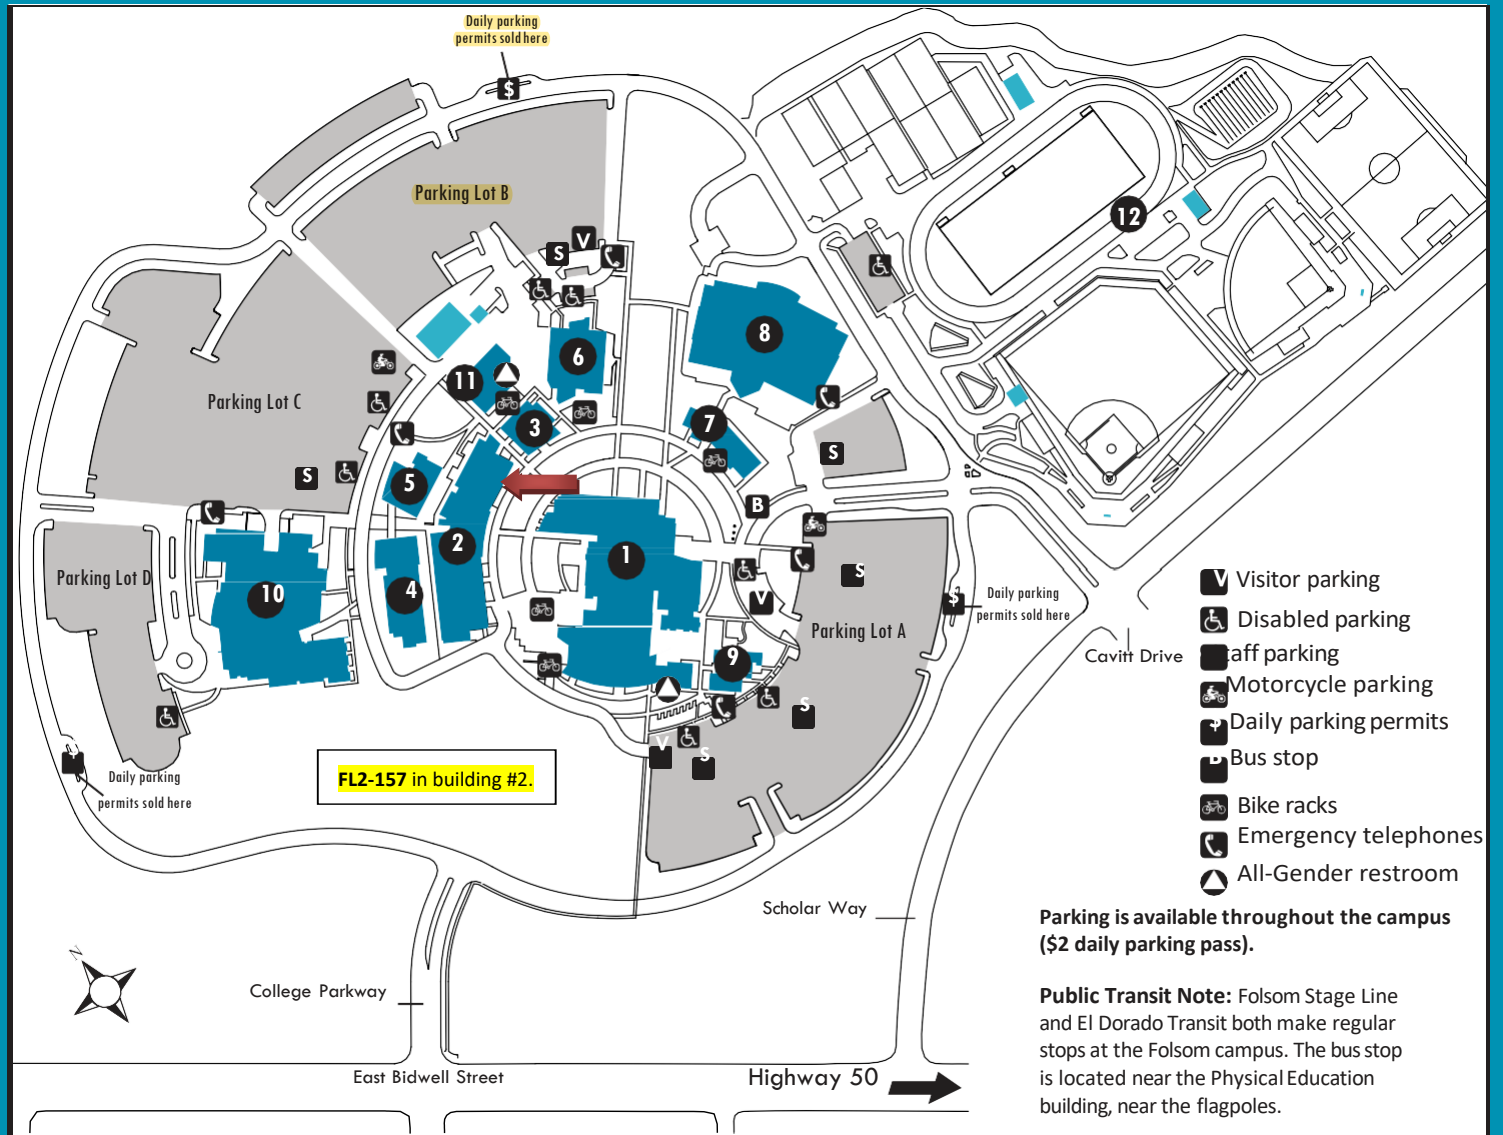

MAIN FOLSOM CAMPUS

10 COLLEGE PARKWAY, FOLSOM, CA 95630

(916) 608-6500 | www.flc.losrios.edu

FOLSOM LAKE COLLEGE
EL DORADO CENTER | RANCHO CORDOVA CENTER

1 Aspen Hall / FL1 Admissions & Records Assessment Center (FL1-107) Center for Excellence (FL1-108) Community Room (FL1-20) Computer Lab Counseling Financial Aid Innovation Center/Makerspace (FL1-130) Library Public Information Services (FL1-9) Welcome & Student Success Center 2 Cypress Hall / FL2 Reading & Writing Center (FL2-239) SOAR Central (FL2-238) Tutoring Center (FL2-246)	3 Buckeye Hall / FL3 Large Lecture Hall (FL3-173) 4 Dogwood Hall / FL4 5 Lilac Hall / FL5 6 Falcon's Roost / FR Associated Students (FR-106) Cafeteria Career & Transfer Center (FR-115) College Police College Store Java City Coffee Cart Peregrine Room (FR-240) Student Life (FR-108)	7 Physical Education / PE Student Athlete Success Center (PE-112) Veterans Success Center (PE-119) 8 Gymnasium / GYM 9 College Administration / CA Business Services 10 Harris Center for the Arts / PAC 11 Campus Services / CS Custodial Maintenance Printing/Mail Receiving 12 Athletics Complex

6/15/18

Directions

From the Sacramento area, take Highway 50 east toward Lake Tahoe. Take the East Bidwell Street/Scott Road exit and turn left at the end of the exit ramp. Proceed north on East Bidwell for 1.6 miles. Turn right at College Parkway at the signal.

From the Lake Tahoe area, take Highway 50 west toward Sacramento. Take the East Bidwell Street/Scott Road exit and turn right at the end of the exit ramp. Proceed north on East Bidwell for 1.6 miles. Turn right at College Parkway at the signal.

From the Roseville area, heading east on Douglas Boulevard, turn right onto Folsom Auburn Road. Continue south 4.4 miles and turn left on Greenback Lane. Follow Greenback Lane, which becomes Riley Street, as you pass through Historic Folsom and just past Sutter Middle School turn left on East Bidwell Street. Continue southeast for 3.5 miles, passing Oak Avenue Parkway, and turn left at College Parkway at the signal.